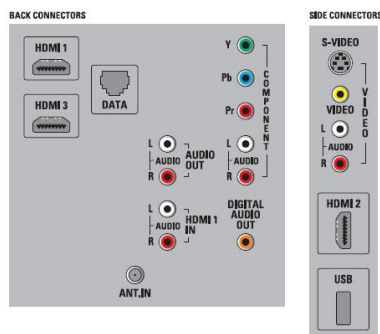

- Ease of Use: Auto Volume Leveller (AVL), AutoPicture, AutoSound, EasyLink, Side Control
- Remote Control: TV
- Screen Format Adjustments: 4:3, 16:9, Normal, Full, unscaled (dot by dot)
- Multimedia: auto slideshow
- User convenience: Vchip and parental lock, Closed Captioning (analog), Closed captioning (digital)
- Comfort: Green/Fast startup, Hotel Guest features, Switch on channel, Volume limitation

Multimedia Applications

- Multimedia connections: USB memory class device
- Playback Formats: JPEG Still pictures, Motion JPEG 320x240 30fps, PCM

Tuner/Reception/Transmission

- Aerial Input: 75 ohm F-type
- TV system: ATSC, NTSC
- Video Playback: NTSC
- Tuner bands: UHF, VHF

Connectivity

- AV 1: CVBS in, Audio L/R in
- AV 2: YPbPr, Audio L/R in
- HDMI 1: HDMI
- HDMI 2: HDMI
- HDMI 3: HDMI
- EasyLink (HDMI-CEC): One touch play, Power status, System info (menu language), System audio control, System standby
- Audio Output - Digital: Coaxial (cinch)
- Other connections: Analog audio Left/Right out
- USB: USB
- Connectivity Enhancements: SPI port

Power

- Mains power: 120V/60Hz
- Power consumption: 130 W
- Standby power consumption: < 0.5 W
- Ambient temperature: 5°C to 35°C (41°F to 95°F)

Dimensions

- Set dimensions in inch (W x H x D): 30.65 x 20.3 x 3.74 inch
- Set dimensions with stand in inch (W x H x D): 30.65 x 21.92 x 7.44 inch
- Product weight (lb): 17.31
- Product weight (+stand) (lb): 18.19 lb

Issue date 2014-03-14

Version: 7.3.2

12 NC: 8670 000 79472
UPC: 6 09585 21820 8

© 2014 Koninklijke Philips N.V.
All Rights reserved.

Specifications are subject to change without notice.
Trademarks are the property of Koninklijke Philips N.V.
or their respective owners.

www.philips.com