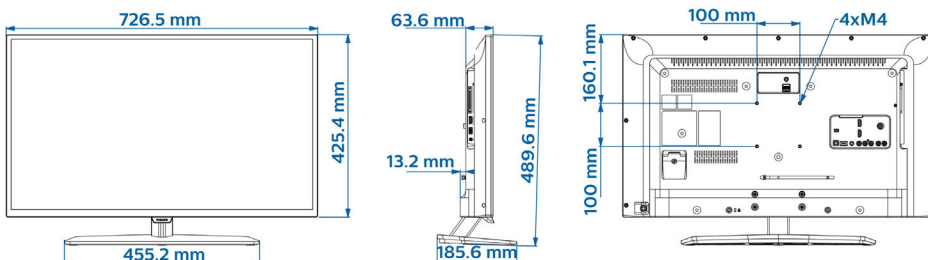

## Dimensions

- Set dimensions (W x H x D): 727 x 425 x 64/77 mm
- Set dimensions with stand (W x H x D): 727 x 490 x 186 mm
- Product weight: 5 kg
- Product weight (+stand): 5.7 kg
- VESA wall mount compatible: M4, 100 x 100 mm