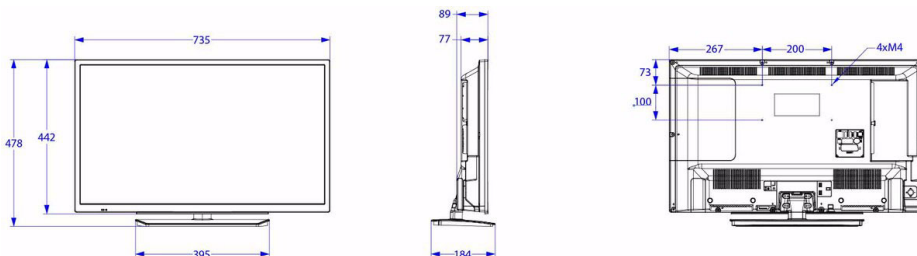

## Dimensions

- Set dimensions (W x H x D): 735 x 442 x 77/89 mm
- Set dimensions with stand (W x H x D): 735 x 478 x 184 mm
- Product weight: 5.1 kg

Issue date 2020-04-01

Version: 1.1.1

12 NC: 8670 001 58963  
EAN: 87 18863 02041 8