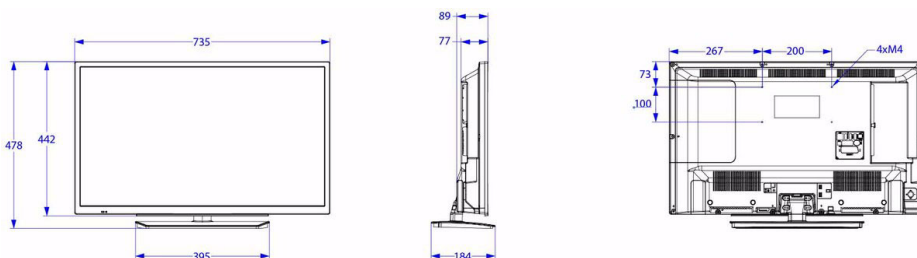

Specifications

Picture/Display

- Display: LED HD TV
- Diagonal screen size: 32 inch / 80 cm
- Aspect ratio: 16:9
- Panel resolution: 1366 x 768p
- Brightness: 250 cd/m²
- Viewing angle: 178° (H) / 178° (V)

Accessories

- Included: Remote Control 22AV1407A/12, 2xAAA Batteries, Tabletop Stand, Warranty Leaflet, Legal and Safety brochure
- Optional: Easy RC 22AV1601B/12, Setup RC 22AV9574A/12

Power

- Mains power: AC 220-240V; 50-60Hz
- Energy Label Class: A+
- Eu Energy Label power: 31 W
- Annual energy consumption: 45 kW·h
- Standby power consumption: <0.3 W
- Power Saving Features: Eco mode
- Ambient temperature: 5 °C to 45 °C

Dimensions

- Set dimensions (W x H x D): 735 x 442 x 77/89 mm
- Set dimensions with stand (W x H x D): 735 x 478 x 184 mm
- Product weight: 5.1 kg

Issue date 2020-04-01

Version: 1.1.1

12 NC: 8670 001 58963
EAN: 87 18863 02041 8