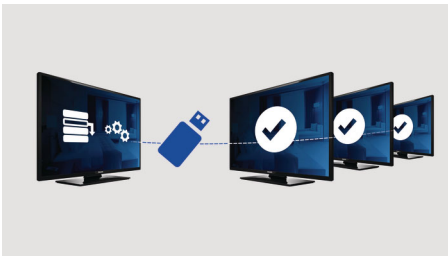

PHILIPS

Highlights

Welcome page

A welcome page is displayed each time the TV set is switched on. The welcome page can be branded and customised easily at the time of installation via a simple welcome image in .png format.

USB Cloning

Provides the ability to easily copy all programming and channel programming settings from one TV into other TV sets in less than a minute. The feature ensures uniformity

between TV sets and significantly reduces installation time and costs.

USB (photos, music, video)

Share the fun. Connect your USB memory-stick, digital camera, mp3 player or other multimedia device to the USB port on your TV to enjoy photos, videos and music with the easy to use onscreen content browser.