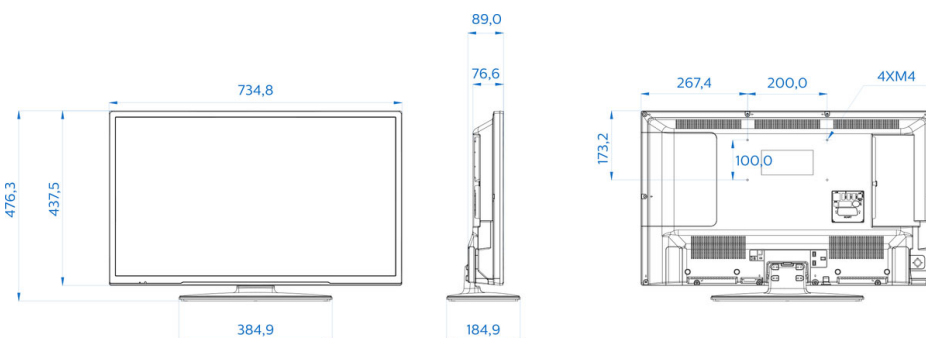

Philips TVs are designed to minimise power consumption. This will not only reduce their environmental impact but it will also lower operating costs.

Specifications

Picture/Display

- Display: LED HD TV
- Diagonal screen size: 32 inch / 80 cm
- Aspect ratio: 16:9
- Panel resolution: 1366 x 768p
- Brightness: 300 cd/m²
- Viewing angle: 178° (H)/178° (V)

Accessories

- Included: Remote Control 22AV1407A/12, 2 x AAA batteries, Tabletop Stand, Warranty Leaflet, Legal and Safety brochure
- Optional: Setup RC 22AV9573A

Power

- Mains power: AC 220-240 V; 50-60 Hz
- Energy Label Class: A+
- EU Energy Label power: 31 W
- Annual energy consumption: 45 kWh
- Standby power consumption: <0.3 W
- Power Saving Features: Eco mode
- Ambient temperature: 5°C to 45°C

Dimensions

- Set dimensions (W x H x D): 735 x 438 x 77/

Issue date 2022-07-14

Version: 1.0.1

12 NC: 8670 001 37964
EAN: 87 18863 00936 9

© 2022 Koninklijke Philips N.V.
All Rights reserved.

Specifications are subject to change without notice.
Trademarks are the property of Koninklijke Philips N.V.
or their respective owners.