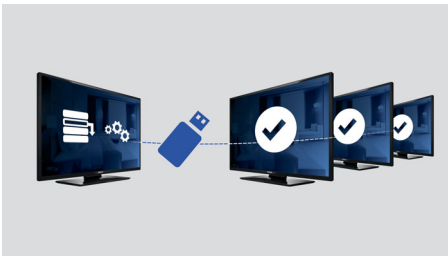

PHILIPS

Highlights

Welcome page

A welcome page is displayed each time the TV set is switched on. The welcome page can be branded and customized easily at the time of installation via a simple welcome image in .png format.

USB Cloning

Provides the ability to easily copy all programming and channel programming settings from one TV into other TV sets in less than a minute. The feature ensures uniformity

between TV sets and significantly reduces installation time and costs.

USB (photos, music, video)

Share the fun. Connect your USB memory-stick, digital camera, mp3 player or other multimedia device to the USB port on your TV to enjoy photos, videos and music with the easy to use onscreen content browser.

Specifications

Picture/Display

- Display: LED HD TV
- Diagonal screen size: 32 inch / 80 cm
- Aspect ratio: 16:9
- Panel resolution: 1366 x 768p
- Brightness: 300 cd/m²
- Viewing angle: 178° (H) / 178° (V)