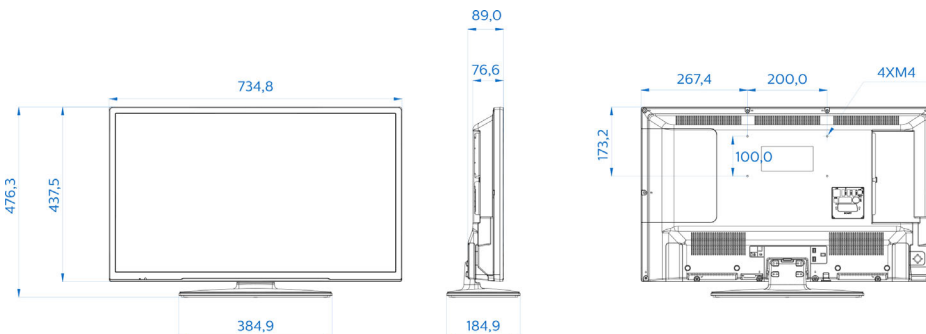

Specifications

Picture/Display

- Display: LED HD TV
- Diagonal screen size: 32 inch / 80 cm
- Aspect ratio: 16:9
- Panel resolution: 1366 x 768p
- Brightness: 300 cd/m²
- Viewing angle: 178° (H) / 178° (V)

Accessories

- Included: Remote Control 22AV1407A/12, 2xAAA Batteries, Tabletop Stand, Warranty Leaflet, Legal and Safety brochure
- Optional: Setup RC 22AV9573A

Power

- Mains power: AC 220-240V; 50-60Hz
- Energy Label Class: A+
- Eu Energy Label power: 31 W
- Annual energy consumption: 45 kWh
- Standby power consumption: <0.3 W
- Power Saving Features: Eco mode
- Ambient temperature: 5 °C to 45 °C

Dimensions

- Set dimensions (W x H x D): 735 x 438 x 77/

Issue date 2017-03-16

Version: 1.0.1

12 NC: 8670 001 37964
EAN: 87 18863 00936 9

© 2017 Koninklijke Philips N.V.
All Rights reserved.

Specifications are subject to change without notice.
Trademarks are the property of Koninklijke Philips N.V.
or their respective owners.

www.philips.com

- 89 mm
- Set dimensions with stand (W x H x D): 735 x 476 x 185 mm
- Product weight: 5,1 kg
- Product weight (+stand): 5,6 kg
- VESA wall mount compatible: M4, 200 x 100 mm

* Availability of features will depend on implementation chosen by integrator.
* Typical on-mode power consumption measured according to IEC62087 Ed 2. The actual energy consumption will depend on how the television is used.
* This television contains lead only in certain parts or components where no technology alternatives exist in accordance with existing exemption clauses under the RoHS Directive.