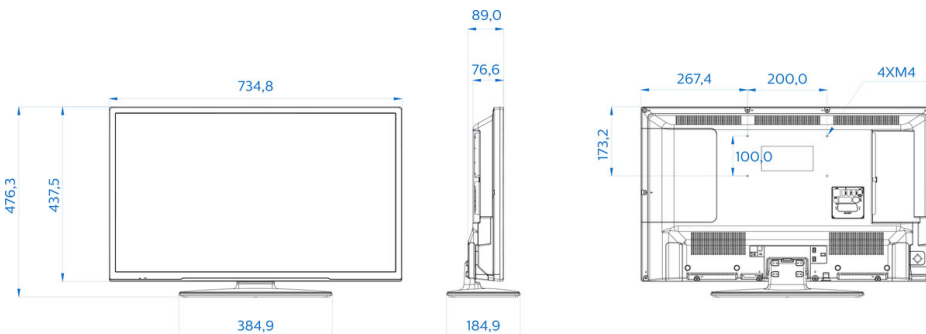

Specifications

Picture/Display

- Display: LED HD TV
- Diagonal screen size: 32 inch / 80 cm
- Aspect ratio: 16:9
- Panel resolution: 1366 x 768p
- Brightness: 300 cd/m²
- Viewing angle: 178° (H) / 178° (V)

Accessories

- Included: Remote Control 22AV1407A/12, 2xAAA Batteries, Tabletop Stand, Warranty Leaflet, Legal and Safety brochure
- Optional: Setup RC 22AV9573A

Power

- Mains power: AC 220-240V; 50-60Hz
- Energy Label Class: A+
- Eu Energy Label power: 31 W
- Annual energy consumption: 45 kWh
- Standby power consumption: <0.3 W
- Power Saving Features: Eco mode
- Ambient temperature: 5 °C to 45 °C

Dimensions

- Set dimensions (W x H x D): 735 x 438 x 77/

Issue date 2019-05-10

Version: 1.0.1

12 NC: 8670 001 37964
EAN: 87 18863 00936 9

© 2019 Koninklijke Philips N.V.
All Rights reserved.

Specifications are subject to change without notice.
Trademarks are the property of Koninklijke Philips N.V.
or their respective owners.