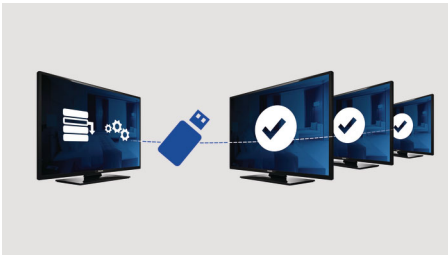

PHILIPS

Highlights

LED TV

With LED backlight you can enjoy low power consumption and beautiful images with high brightness, incredible contrast and vibrant colors

Welcome page

A welcome page is displayed each time the TV set is switched on. The welcome page can be branded and customized easily at the time of installation via a simple welcome image in .png format.

USB Cloning

Provides the ability to easily copy all programming and channel programming

settings from one TV into other TV sets in less than a minute. The feature ensures uniformity between TV sets and significantly reduces installation time and costs.

USB (photos, music, video)

Share the fun. Connect your USB memory-stick, digital camera, mp3 player or other multimedia device to the USB port on your TV to enjoy photos, videos and music with the easy to use onscreen content browser.