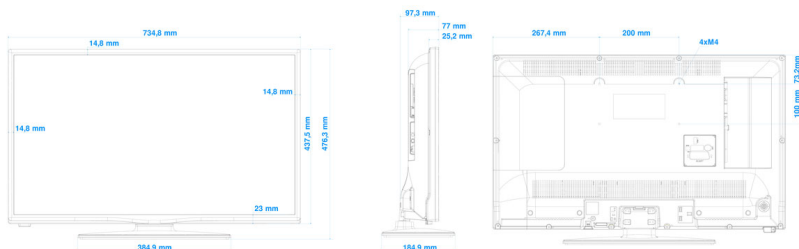

Specifications

Picture/Display

- Display: LED HD TV
- Diagonal screen size: 32 inch / 80 cm
- Aspect ratio: 16:9
- Panel resolution: 1366 x 768p
- Brightness: 300 cd/m²
- Viewing angle: 178° (H) / 178° (V)
- Picture enhancement: Digital Crystal Clear, 100 Hz Perfect Motion Rate

Accessories

- Included: Remote Control 22AV1407A/12, 2xAAA Batteries, Tabletop Stand, Warranty Leaflet, Legal and Safety brochure
- Optional: Setup RC 22AV9573A

Power

- Mains power: AC 220-240V; 50-60Hz
- Energy Label Class: A+
- Eu Energy Label power: 31 W
- Annual energy consumption: 45 kW ·h
- Standby power consumption: <0.4 W
- Power Saving Features: Eco mode
- Ambient temperature: 5 °C to 45 °C

Dimensions

- Set dimensions (W x H x D): 735 x 438 x 77/97 mm
- Set dimensions with stand (W x H x D): 735 x 476 x 185 mm
- Product weight: 5,2 kg
- Product weight (+stand): 5,7 kg
- VESA wall mount compatible: 200 x 100 mm, M4