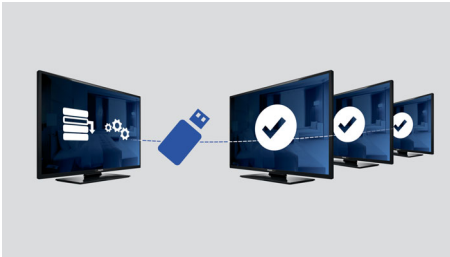

A

PHILIPS

Highlights

USB Cloning

Provides the ability to easily copy all programming and channel programming settings from one TV into other TV sets in less than a minute. The feature ensures uniformity between TV sets and significantly reduces installation time and costs.

Volume limitation

This feature predefines the volume range with which the TV set is allowed to operate, preventing excessive volume adjustments and avoiding disturbance of next door guests.

Installation menu locking

Welcome Page

A welcome greeting is displayed each time the TV set is switched on.

Specifications

Picture/Display

- Display: LED HD TV
- Diagonal screen size: 32 inch / 81 cm
- Aspect ratio: 16:9
- Panel resolution: 1366 x 768p
- Viewing angle: 176° (H) / 176° (V)
- Picture enhancement: Digital Crystal Clear, 100 Hz Perfect Motion Rate
- Color cabinet: Black
- Brightness: 300 cd/m²