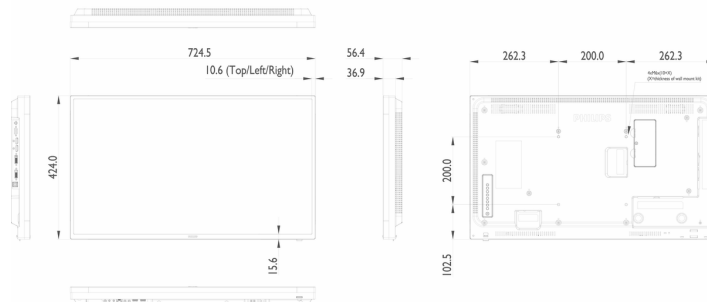

Power

- Standby power consumption: <0.4 W
- Mains power: 100 ~ 240 VAC, 50 ~ 60 Hz
- Consumption (EPA 6.0): 44 W
- Consumption (Typical): 53 W

Operating conditions

- Temperature range (operation): 0 ~ 40 °C
- Temperature range (storage): -20 ~ 60 °C
- Relative humidity: 20 ~ 80 %
- Altitude: 0 ~ 3000 m
- MTBF: 50,000 hour(s)

Sound

- Built-in speakers: 2 x 10W RMS

Accessories

- Included accessories: Remote Control, Batteries for remote control, Quick start guide, RS232 cable, AC Power Cord
- Stand: Universal Stand (Small Size)(Optional)
- Included Accessories: Edge Alignment Kit (1)-2pcs, Edge Alignment Kit (2)-1pcs, Logo guide, RS232 daisy-chain cable, Thumb Screw

Multimedia Applications

- USB Playback Audio: AAC, M4A, MP3, WMA, MP1, MP2
- USB Playback Picture: BMP, GIF, JPEG, JPG, PDF, PNG
- USB Playback Video: MKV, MP4, TS, 3GP, AVI, FLV, MOV

Miscellaneous

- On-Screen Display Languages: English, French, German, Spanish, Polish, Turkish, Russian, Italian, Simplified Chinese, Traditional Chinese, Arabic, Japanese, Danish, Dutch, Finnish, Norwegian, Portuguese, Swedish
- Regulatory approvals: CE, FCC, Class B, UL/cUL, CCC, C-Tick, RoHS, GOST, BSMI, CB, J-Moss, PSE, VCCI
- Warranty: 3 year warranty

Internal Player

- CPU: Quad Core Cortex A9 1.8GHz
- GPU: ARM Mali400 Quad Core 533MHz
- Memory: 2GB DDR3
- Storage: 16GB EMMC

Issue date 2022-04-21

Version: 8.0.1

12 NC: 8670 001 37167
EAN: 87 12581 73943 0

© 2022 Koninklijke Philips N.V.
All Rights reserved.

Specifications are subject to change without notice.
Trademarks are the property of Koninklijke Philips N.V.
or their respective owners.

www.philips.com