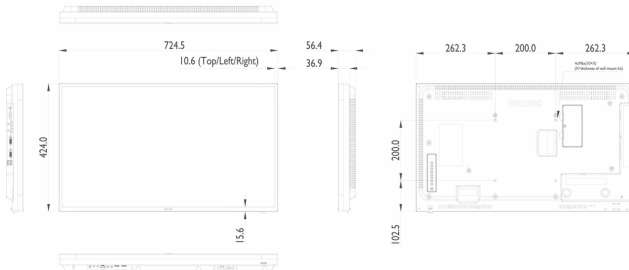

Power

- Standby power consumption: <0.4 W
- Mains power: 100 ~ 240 VAC, 50 ~ 60 Hz
- Consumption (EPA 6.0): 44 W
- Consumption (Typical): 53 W

Operating conditions

- Temperature range (operation): 0 ~ 40 °C
- Temperature range (storage): -20 ~ 60 °C
- Relative humidity: 20 ~ 80 %
- Altitude: 0 ~ 3000 m
- MTBF: 50,000 hour(s)

Sound

- Built-in speakers: 2 x 10W RMS

Accessories

- Included accessories: Remote Control, Batteries for remote control, Quick start guide, RS232 cable, AC Power Cord
- Stand: Universal Stand (Small Size)(Optional)
- Included Accessories: Edge Alignment Kit (1)-2pcs, Edge Alignment Kit (2)-1pcs, Logo guide, RS232 daisy-chain cable, Thumb Screw

Multimedia Applications

- USB Playback Audio: AAC, M4A, MP3, WMA, MP1, MP2
- USB Playback Picture: BMP, GIF, JPEG, JPG, PDF, PNG
- USB Playback Video: MKV, MP4, TS, 3GP, AVI, FLV, MOV

Miscellaneous

- On-Screen Display Languages: English, French, German, Spanish, Polish, Turkish, Russian, Italian, Simplified Chinese, Traditional Chinese, Arabic, Japanese, Danish, Dutch, Finnish, Norwegian, Portuguese, Swedish
- Regulatory approvals: CE, FCC, Class B, UL/cUL, CCC, C-Tick, RoHS, GOST, BSMI, CB, J-Moss, PSE, VCCI
- Warranty: 3 year warranty

Internal Player

- CPU: Quad Core Cortex A9 1.8GHz
- GPU: ARM Mali400 Quad Core 533MHz
- Memory: 2GB DDR3
- Storage: 16GB EMMC

Issue date 2020-11-04

Version: 8.0.1

12 NC: 8670 001 37167
EAN: 87 12581 73943 0

© 2020 Koninklijke Philips N.V.
All Rights reserved.

Specifications are subject to change without notice.
Trademarks are the property of Koninklijke Philips N.V.
or their respective owners.

www.philips.com