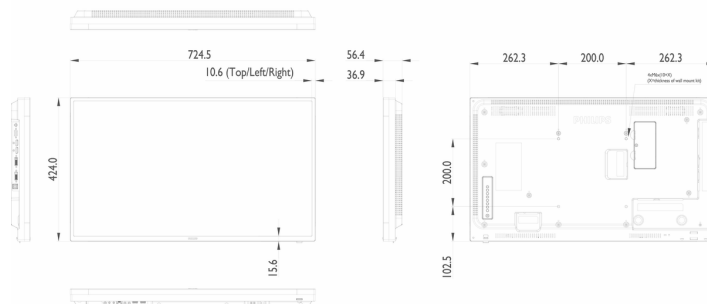

Power

- Standby power consumption: <0.4 W
- Mains power: 100 ~ 240 VAC, 50 ~ 60 Hz
- Consumption (EPA 6.0): 44 W
- Consumption (Typical): 53 W

Operating conditions

- Temperature range (operation): 0 ~ 40 °C
- Temperature range (storage): -20 ~ 60 °C
- Relative humidity: 20 ~ 80 %
- Altitude: 0 ~ 3000 m
- MTBF: 50,000 hour(s)

Sound

- Built-in speakers: 2 x 10W RMS

Accessories

- Included accessories: Remote Control, Batteries for remote control, Quick start guide, RS232 cable, AC Power Cord
- Stand: Universal Stand (Small Size)(Optional)
- Included Accessories: Edge Alignment Kit (1)-2pcs, Edge Alignment Kit (2)-1pcs, Logo guide, RS232 daisy-chain cable, Thumb Screw

Multimedia Applications

- USB Playback Audio: AAC, M4A, MP3, WMA, MP1, MP2
- USB Playback Picture: BMP, GIF, JPEG, JPG, PDF, PNG
- USB Playback Video: MKV, MP4, TS, 3GP, AVI, FLV, MOV

Miscellaneous

- On-Screen Display Languages: English, French, German, Spanish, Polish, Turkish, Russian, Italian, Simplified Chinese, Traditional Chinese, Arabic, Japanese, Danish, Dutch, Finnish, Norwegian, Portuguese, Swedish
- Regulatory approvals: CE, FCC, Class B, UL/cUL, CCC, C-Tick, RoHS, GOST, BSMI, CB, J-Moss, PSE, VCCI
- Warranty: 3 year warranty

Internal Player

- CPU: Quad Core Cortex A9 1.8GHz
- GPU: ARM Mali400 Quad Core 533MHz
- Memory: 2GB DDR3
- Storage: 16GB EMMC

Issue date 2021-02-03

Version: 8.0.1

12 NC: 8670 001 37167
EAN: 87 12581 73943 0

© 2021 Koninklijke Philips N.V.
All Rights reserved.

Specifications are subject to change without notice.
Trademarks are the property of Koninklijke Philips N.V.
or their respective owners.

www.philips.com