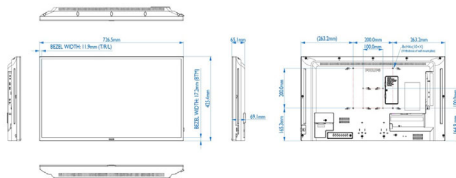

Operating conditions

- Temperature range (operation): 0 ~ 40 °C
- Temperature range (storage): -20 ~ 60 °C
- MTBF: 50,000 hour(s)
- Altitude: 0 ~ 3000 m
- Humidity range (operation)[RH]: 20 ~ 80% RH (No condensation)
- Humidity range (storage) [RH]: 5 ~ 95% RH (No condensation)

Power

- Mains power: 100 - 240V~, 50-60Hz, 1.5A
- Standby power consumption: <0.5 W
- Consumption (Max): 80 W
- Consumption (Typical): 50 W

- Power Saving Features: Smart Power
- Energy Label Class: G

Sound

- Built-in speakers: 2 x 10W RMS

Multimedia Applications

- USB Playback Video: MPEG, H.264, H.263, H.265
- USB Playback Picture: BMP, JPEG, PNG
- USB Playback Audio: AAC, HEAAC, MPEG

Accessories

- Included accessories: AC Power Cord, RS232 cable, Remote Control, Batteries for remote control, Quick start guide
- Included Accessories: IR sensor cable (1.8 m) (x1), RS232 daisy-chain cable, Philips logo (x1), USB Cover and screw (x2)
- Stand: BM02541/BM05911 (optional)

Miscellaneous

- Warranty: 3 year warranty
- On-Screen Display Languages: English, French, German, Italian, Polish, Turkish, Russian, Simplified Chinese, Spanish, Traditional Chinese, Arabic, Japanese
- Regulatory approvals: CB, CE, BSMI, CU, EPA, ETL, FCC, Class A, VCCI, J-Moss

Internal Player

- CPU: Dual core cortex A53 1.1G Hz, Dual core cortex A73 1.15G Hz
- GPU: ARM Mali G51
- Memory: 2GB DDR3, 8GB

Issue date 2022-05-18

Version: 6.0.1

12 NC: 8670 001 66103
EAN: 87 12581 76532 3

© 2022 Koninklijke Philips N.V.
All Rights reserved.

Specifications are subject to change without notice.
Trademarks are the property of Koninklijke Philips N.V.
or their respective owners.

www.philips.com