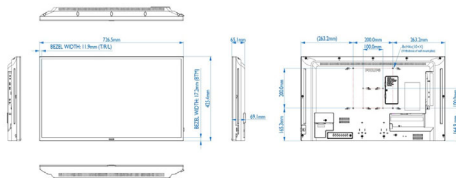

Operating conditions

- Temperature range (operation): 0 ~ 40 °C
- Temperature range (storage): -20 ~ 60 °C
- MTBF: 50,000 hour(s)
- Altitude: 0 ~ 3000 m
- Humidity range (operation)[RH]: 20 ~ 80% RH (No condensation)
- Humidity range (storage) [RH]: 5 ~ 95% RH (No condensation)

Power

- Mains power: 100 - 240V~, 50-60Hz, 1.5A
- Standby power consumption: <0.5 W
- Consumption (Max): 80 W
- Consumption (Typical): 50 W

- Power Saving Features: Smart Power
- Energy Label Class: G

Sound

- Built-in speakers: 2 x 10W RMS

Multimedia Applications

- USB Playback Video: MPEG, H.264, H.263, H.265, VP8
- USB Playback Picture: BMP, JPEG, PNG
- USB Playback Audio: AAC, HEAAC, MPEG

Accessories

- Included accessories: AC Power Cord, RS232 cable, Remote Control, Batteries for remote control, Quick start guide, HDMI cable
- Included Accessories: IR sensor cable (1.8 m) (x1), RS232 daisy-chain cable, Philips logo (x1), USB Cover and screw (x2)
- Stand: BM02541/BM05911(optional)

Miscellaneous

- Warranty: 3 year warranty
- On-Screen Display Languages: English, French, German, Italian, Polish, Turkish, Russian, Simplified Chinese, Spanish, Traditional Chinese, Arabic, Japanese
- Regulatory approvals: CB, CE, BSMI, CU, EPA, ETL, FCC, Class A, VCCI, J-Moss

Internal Player

- CPU: Dual core cortex A53 1.1G Hz, Dual core cortex A73 1.15G Hz
- GPU: ARM Mali G51
- Memory: 2GB DDR3, 8GB

Issue date 2021-04-21

Version: 5.0.1

12 NC: 8670 001 66103
EAN: 87 12581 76532 3

© 2021 Koninklijke Philips N.V.
All Rights reserved.

Specifications are subject to change without notice.
Trademarks are the property of Koninklijke Philips N.V.
or their respective owners.

www.philips.com