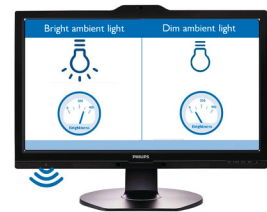

LightSensor

LightSensor uses a smart sensor to adjust the picture brightness depending on the light conditions in the room for the perfect picture with minimal power usage.

Ultra HD

USB-C Docking

4-sided Frameless

MultiView

Windows Hello

SmartErgo Base

PowerSensor

LightSensor

LowBlue Mode