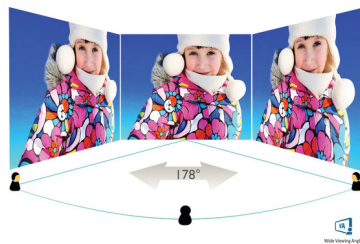

VA display

Philips VA LED display uses an advanced multi-domain vertical alignment technology which gives you super-high static contrast ratios for extra vivid and bright images. While standard office applications are handled with ease, it is especially suitable for photos, web-browsing, movies, gaming, and demanding graphical

applications. It's optimized pixel management technology gives you 178/178 degree extra wide viewing angle, resulting in crisp images.