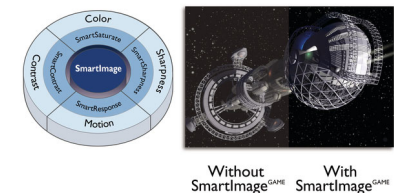

16:9 Full HD display

Picture quality matters. Regular displays deliver quality, but you expect more. This display features enhanced Full HD 1920 x 1080 resolution. With Full HD for crisp detail paired with high brightness, incredible contrast and realistic colors expect a true to life picture.

SmartImage Game mode

The new Philips gaming display has quick access OSD fine tuned for gamers, offering you multiple options. "FPS" mode (First person shooting) improves dark themes in games, allowing you to see hidden objects in dark areas. "Racing" mode adapts display with fastest response time, high color, along with image adjustments. "RTS" mode (Real time strategy) has a special SmartFrame mode which enables highlighting of specific area and allows for size and image adjustments. Gamer 1 and Gamer 2 enable you to save personal customized settings based on different games, ensuring best performance.