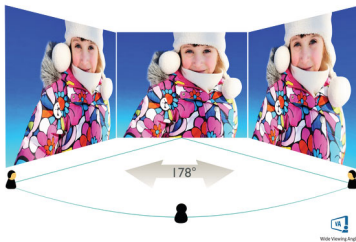

VA display

Philips VA LED display uses an advanced multi-domain vertical alignment technology which

gives you super-high static contrast ratios for extra vivid and bright images. While standard office applications are handled with ease, it is especially suitable for photos, web-browsing, movies, gaming, and demanding graphical applications. Its optimized pixel management technology gives you 178/178 degree extra wide viewing angle, resulting in crisp images.