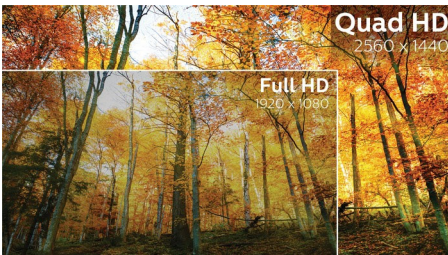

Crystalclear images

These Philips screens deliver Crystalclear, Quad HD 2560x1440 or 2560x1080 pixel images. Utilizing high performance panels with high density pixel count, enabled by high bandwidth sources like Displayport, HDMI, Dual link DVI, these new displays will make your images and graphics come alive. Whether you are demanding professional requiring extremely detailed information for CAD-CAM solutions, using 3D graphic applications or a financial wizard working on huge spreadsheets, Philips displays will give you Crystalclear images.