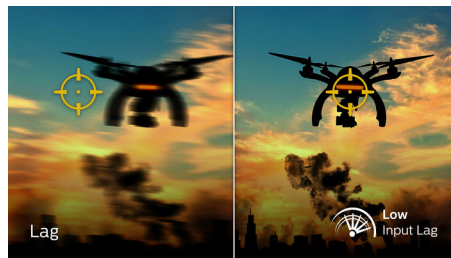

Low Input Lag

Input lag is the amount of time that elapses between performing an action with connected devices and seeing the result on screen. Low input lag reduces the time delay between entering a command from your devices to monitor, greatly improving play on twitch-

sensitive video games, particularly important for playing fast-paced, competitive games.