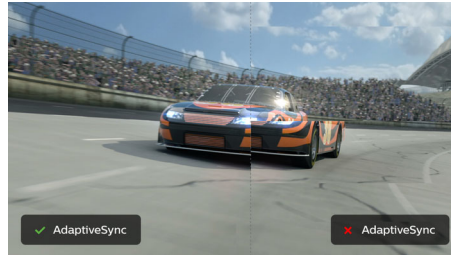

Adaptive-Sync technology

Gaming shouldn't be a choice between choppy gameplay or broken frames. Get fluid, artefact-free performance at virtually any frame rate with Adaptive-Sync technology, smooth quick refresh and ultra-fast response time.