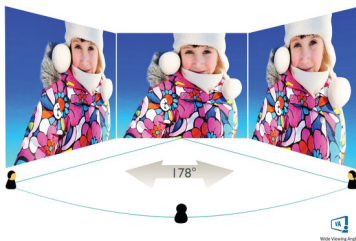

VA display

Philips VA LED display uses an advanced multi-domain vertical alignment technology which

gives you super-high static contrast ratios for extra vivid and bright images. While standard office applications are handled with ease, it is especially suitable for photos, web-browsing, movies, gaming, and demanding graphical applications. Its optimized pixel management technology gives you 178/178 degree extra wide viewing angle, resulting in crisp images.

Crystalclear images

These Philips screens deliver Crystalclear, Quad HD 2560x1440 or 2560x1080 pixel images. Utilizing high performance panels with high density pixel count, enabled by high bandwidth sources like Displayport, HDMI, Dual link DVI, these new displays will make your images and graphics come alive. Whether you are demanding professional requiring extremely detailed information for CAD-CAM solutions, using 3D graphic applications or a financial wizard working on huge spreadsheets, Philips displays will give you Crystalclear images.