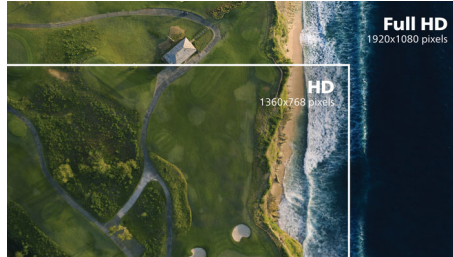

16:9 Full HD display

Picture quality matters. Regular displays deliver quality, but you expect more. This display features enhanced Full HD 1920 x 1080 resolution. With Full HD for crisp detail paired with high brightness, incredible contrast and realistic colors expect a true to life picture.