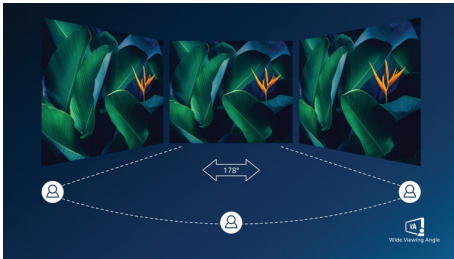

VA display

Philips VA LED display uses an advanced multi-domain vertical alignment technology which gives you super-high static contrast ratios for extra vivid and bright images. While standard office applications are handled with ease, it is especially suitable for photos, web-browsing, movies, gaming, and demanding graphical applications. It's optimized pixel management technology gives you 178/178 degree extra wide viewing angle, resulting in crisp images.