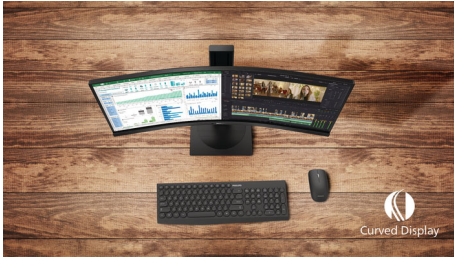

## Simply immersive

The 32" curved E line display offers a truly immersive experience in a stylish design. Experience crisp Full HD visuals, and smooth action with AMD FreeSync technology.

### Superb Picture Quality

- VA display delivers awesome images with wide viewing angles
- 16:9 Full HD display for crisp detailed images
- Effortlessly smooth gameplay with AMD FreeSync™ technology
- SmartContrast for rich black details
- SmartImage game mode optimized for gamers

### Features designed for you

- Cable management reduces cable clutter for neat workspace
- Less eye fatigue with Flicker-free technology
- LowBlue Mode for easy on-the-eyes productivity
- HDMI ensures universal digital connectivity
- DisplayPort connection for maximum visuals

## Curved display design

Desktop monitors offer a personal user experience, which suits a curve design very well. The curved screen provides a pleasant yet subtle immersion effect, which focuses on you at the center of your desk.