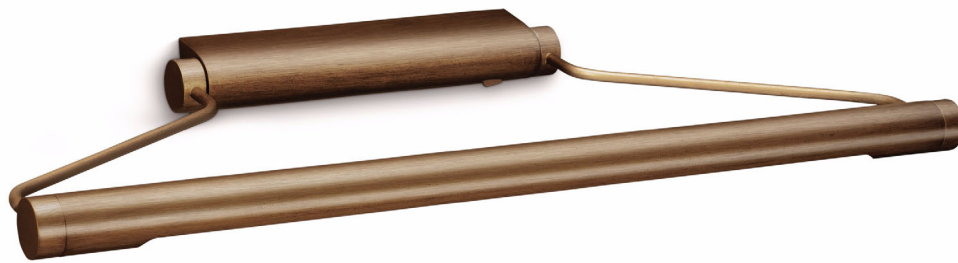

Philips InStyle
Wall light

InStyle

30260/06/16

Decorate your home with light

Inspired by creative forms and interior trends, each lamp is a beautifully designed object. There's a wide range of designs to choose from, full of inspiring ideas for decorating and lighting your home.

Fit the lighting you really want

- Expressive and elegant forms, premium materials
- Multiple applications and finishes to suit your taste

Beautiful energy-saving warm white light

- Diffused warm white light
- Philips bulb(s) included

Diffused warm white light

This light uses the latest energy-saver lamp technology to provide a flood of warm white natural light. Its diffused light will illuminate your room with warm white light, allowing you to combine functionality and respect for the environment. Diffused light is perfect for general illumination.