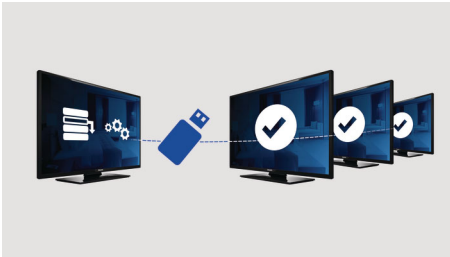

PHILIPS

Highlights

USB Cloning

Provides the ability to easily copy all programming and channel programming settings from one TV into other TV sets in less than a minute. The feature ensures uniformity between TV sets and significantly reduces installation time and costs.

Volume limitation

This feature predefines the volume range with which the TV set is allowed to operate, preventing excessive volume adjustments and avoiding disturbance of next door guests.

Installation menu locking

Welcome Page

A welcome greeting is displayed each time the TV set is switched on.

Specifications

Picture/Display

- Display: LED HD TV
- Diagonal screen size: 28 inch / 71 cm
- Aspect ratio: 16:9
- Panel resolution: 1366 x 768p
- Viewing angle: 176° (H) / 176° (V)
- Picture enhancement: Digital Crystal Clear, 100 Hz Perfect Motion Rate
- Color cabinet: Black