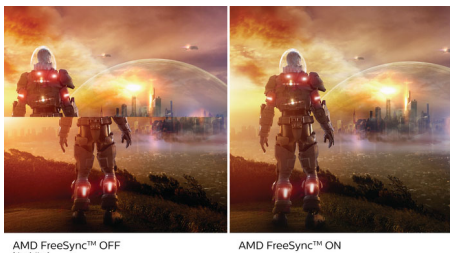

AMD FreeSync™ Premium

Gaming shouldn't be a choice between choppy gameplay or broken frames. AMD FreeSync™

Premium equips serious gamers with a fluid, tear-free gameplay experience at peak performance. There are no compromises, game confidently with a high refresh rate, low framerate compensation, and low latency.