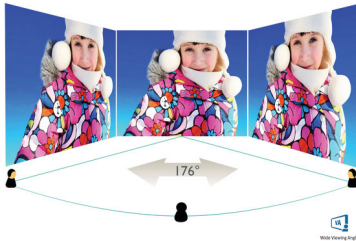

VA display

Philips VA LED display uses an advanced vertical alignment technology which gives you super-high static contrast ratios for extra vivid and bright images. While standard office applications are handled with ease, it is especially suitable for photos, web-browsing, movies, gaming, and demanding graphical applications. Its optimized pixel management technology gives you 176/176 degree extra wide viewing angle, resulting in crisp images.