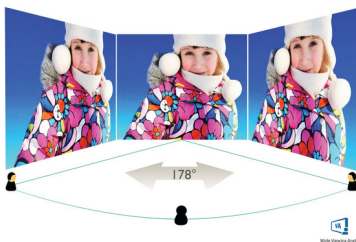

VA display

The Philips VA LED display uses an advanced multi-domain vertical alignment technology

that gives you super-high static contrast ratios for extra-vivid and bright images. While standard office applications are handled with ease, it is especially suitable for photos, web browsing, films, gaming and demanding graphical applications. Its optimised pixel management technology gives you a 178/178 degree extra-wide viewing angle, resulting in crisp images.