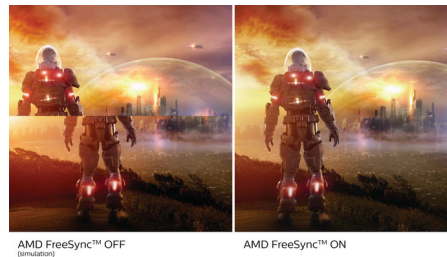

Ultra-smooth gaming

Gaming shouldn't be a choice between choppy gameplay or broken frames. With the new Philips monitor it doesn't have to be. Get fluid, artefact-free performance at virtually any frame rate with AMD FreeSync™ technology, smooth, quick refresh and ultra-fast response time.