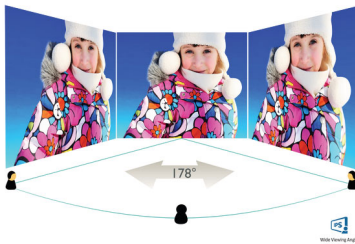

IPS technology

IPS displays use an advanced technology that gives you extra-wide viewing angles of 178/178 degrees, making it possible to view the display from almost any angle. Unlike standard TN panels, IPS displays give you remarkably crisp images with vivid colours, making them ideal not only for Photos, movies and web browsing, but also for professional applications that demand colour accuracy and consistent brightness at all times.