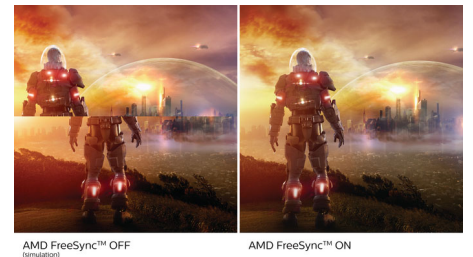

Ultra-smooth gaming

Gaming shouldn't be a choice between choppy gameplay or broken frames. With the new Philips monitor it doesn't have to be. Get fluid, artefact-free performance at virtually any frame rate with AMD FreeSync™ technology, smooth, quick refresh and ultra-fast response time.

reddot award 2018
winner

Red Dot Design Award

Red Dot stands for belonging to the best in design and business

The design communicates the promise of innovation through a very thin panel and minimal stand archetype, allowing the monitor to blend seamlessly into the home.

Zero Bezel

UltraSlim

USB-C

Quad HD

Multiview

Ultra Wide Color

HDR

AMD
FreeSync

HDMI™
HIGH DEFINITION MULTIMEDIA INTERFACE