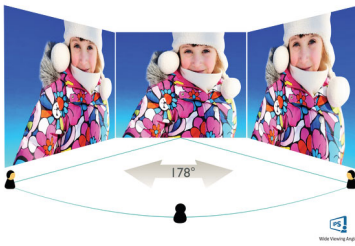

Philips
Full HD LCD monitor

V Line

27" (68.6 cm)
1920 x 1080 (Full HD)

273V7QSB

Vivid, crisp images, from edge-to-edge

A perfect all around display with stunning images that stretch from edge-to edge, made easy on the eyes, in a compact slim design.

Vivid pictures every time

- IPS LED wide view technology for image and color accuracy
- 16:9 Full HD display for crisp detailed images
- Narrow border display for a seamless appearance
- SmartContrast for rich black details
- SmartImage presets for easy optimized image settings

PHILIPS

Full HD LCD monitor
V Line 27" (68.6 cm), 1920 x 1080 (Full HD)

273V7QSB/89

Highlights

IPS technology

IPS displays use an advanced technology which gives you extra wide viewing angles of 178/178 degree, making it possible to view the display from almost any angle. Unlike standard TN panels, IPS displays gives you remarkably crisp images with vivid colors, making it ideal not only for Photos, movies and web browsing, but also for professional applications which demand color accuracy and consistent brightness at all times.

EasyRead mode

EasyRead mode for a paper-like reading experience

Specifications

Picture/Display

- LCD panel type: IPS technology
- Backlight type: W-LED system
- Panel Size: 27 inch / 68.6 cm
- Effective viewing area: 597.89 (H) x 336.31 (V)
- Aspect ratio: 16:9
- Optimum resolution: 1920 x 1080 @ 60 Hz
- Pixel Density: 82 PPI
- Response time (typical): 8 ms (GtG_BW)*
- Brightness: 250 cd/m²
- SmartContrast: 10,000,000:1
- Contrast ratio (typical): 1000:1
- Pixel pitch: 0.311 x 0.311 mm
- Viewing angle: 178° (H) / 178° (V), @ C/R > 10
- Flicker-free
- Display colors: 16.7 M
- Scanning Frequency: 30 -83 kHz (H) / 56 -76 Hz (V)
- LowBlue Mode
- sRGB