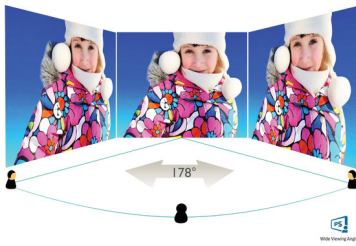

Full HD LCD monitor
V Line 27" (68.6 cm), 1920 x 1080 (Full HD)

273V7QDAB/89

Highlights

IPS technology

IPS displays use an advanced technology which gives you extra wide viewing angles of 178/178 degree, making it possible to view the display from almost any angle. Unlike standard TN panels, IPS displays gives you remarkably crisp images with vivid colors, making it ideal not only for Photos, movies and web browsing, but also for professional applications which demand color accuracy and consistent brightness at all times.