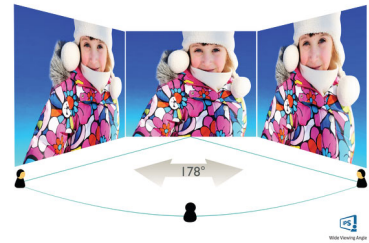

IPS technology

IPS displays use an advanced technology which gives you extra wide viewing angles of 178/178 degree, making it possible to view the display from almost any angle. Unlike standard TN panels, IPS displays gives you remarkably crisp images with vivid colors, making it ideal not only for Photos, movies and web browsing, but also for professional applications which demand color accuracy and consistent brightness at all times.