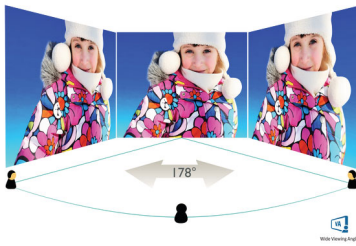

Gaming monitor
E Line 27" (68.6 cm), 1920 x 1080 (Full HD)

Highlights

VA display

Philips VA LED display uses an advanced multi-domain vertical alignment technology which gives you super-high static contrast ratios for extra vivid and bright images. While standard office applications are handled with ease, it is especially suitable for photos, web-browsing, movies, gaming, and demanding graphical applications. It's optimized pixel management technology gives you 178/178 degree extra wide viewing angle, resulting in crisp images.