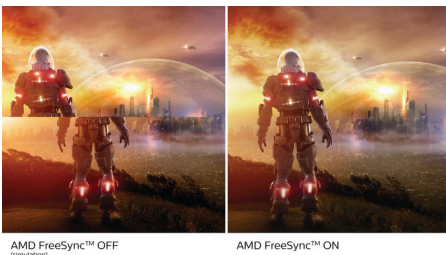

Immersive visuals

- VA display delivers awesome images with wide viewing angles
- 16:9 Full HD display for crisp detailed images
- SmartContrast for rich black details

The gaming advantage is yours

- AMD FreeSync™ Premium; tear free, stutter free, fluid gaming
- 144Hz refresh rates for ultra-smooth, brilliant images
- 1ms (MPRT) fast response for crisp image and smooth gameplay
- SmartImage game mode optimized for gamers
- Ultra Wide-Color wider range of colors for a vivid picture

PHILIPS

Gaming monitor
E Line 27" (68.6 cm), 1920 x 1080 (Full HD)

272E1GAEZ/00

Highlights

VA display

Philips VA LED display uses an advanced multi-domain vertical alignment technology which gives you super-high static contrast ratios for extra vivid and bright images. While standard office applications are handled with ease, it is especially suitable for photos, web-browsing, movies, gaming, and demanding graphical applications. It's optimized pixel management technology gives you 178/178 degree extra wide viewing angle, resulting in crisp images.

AMD FreeSync™ Premium

Gaming shouldn't be a choice between choppy gameplay or broken frames. AMD FreeSync™ Premium equips serious gamers with a fluid, tear-free gameplay experience at peak performance. There are no compromises, game confidently with a high refresh rate, low framerate compensation, and low latency.