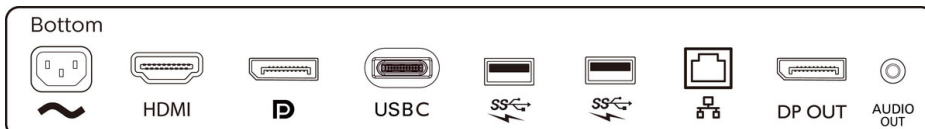

Dimensions

- Product with stand(max height): 614 x 548 x 257 mm
- Product without stand (mm): 614 x 372 x 56 mm
- Packaging in mm (WxHxD): 690 x 458 x 252 mm

Weight

- Product with stand (kg): 7.38 kg
- Product without stand (kg): 4.95 kg
- Product with packaging (kg): 10.16 kg

Operating conditions

- Temperature range (operation): 0°C to 40°C °C
- Temperature range (storage): -20°C to 60°C °C
- Relative humidity: 20%-80 %
- Altitude: Operation: +12,000ft (3,658m), Non-operation: +40,000ft (12,192m)
- MTBF (demonstrated): 70,000 hrs (excluded backlight)

Sustainability

- Environmental and energy: PowerSensor, EnergyStar 7.0, EPEAT Gold*, TCO edge, RoHS, WEEE
- Recyclable packaging material: 100 %
- Post consumer recycled plastic: 85%
- Specific Substances: PVC / BFR free housing, Mercury free, Lead free

Compliance and standards

- Regulatory Approvals: CE Mark, FCC Class B, SEMKO, cETLus, CU-EAC, TUV Ergo, TUV/GS, EPA, UKRAINIAN, ICES-003, CCC, CECP, PSB, CEL, CB

Cabinet

- Front bezel: Black
- Rear cover: Black
- Foot: Black
- Finish: Texture

What's in the box?

- Monitor with stand
- Cables: HDMI cable, DP cable, USB-C to C cable, USB-C to A cable, Power cable
- User Documentation

Issue date 2018-11-01

Version: 1.0.1

12 NC: 8670 001 54525
EAN: 87 12581 75248 4

© 2018 Koninklijke Philips N.V.
All Rights reserved.

Specifications are subject to change without notice.
Trademarks are the property of Koninklijke Philips N.V.
or their respective owners.

www.philips.com

* For Video transmission via USB-C, your Notebook/device must support USB-C DP Alt mode

* Activities such as screen sharing, on-line streaming video and audio over the Internet can impact your network performance. Your hardware, network bandwidth and its performance will determine overall audio and video quality.

* For USB-C power and charging function, your Notebook/device must support USB-C standard Power Delivery specifications. Please check with your Notebook user manual or manufacturer for more details.

* "IPS" word mark / trademark and related patents on technologies belong to their respective owners.

* Response time value equal to SmartResponse

* NTSC Area based on CIE1976

* sRGB Area based on CIE 1931

* EPEAT Gold or Silver is valid only where Philips registers the product. Please visit www.epeat.net for registration status in your country.

* The monitor may look different from feature images.