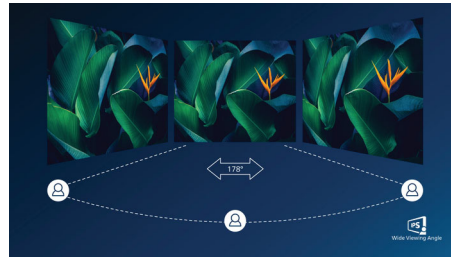

USB Type-C connection

This Philips display features a built-in USB type-C docking station with power delivery. With intelligent and flexible power management, you can power charge your compatible* laptop directly. Its slim, reversible USB-C connector allows for easy, one-cable docking. Simplify by connecting all your peripherals like keyboard, mouse and your RJ-45 Ethernet cable to the monitor's docking station. You can watch high resolution video and transfer data at a super-speed, while powering up and re-charging your notebook at the same time.

IPS technology

IPS displays use an advanced technology which gives you extra wide viewing angles of 178/178 degree, making it possible to view the display from almost any angle - even in 90 degree Pivot mode! Unlike standard TN panels, IPS displays gives you remarkably crisp images with vivid colors, making it ideal not only for Photos, movies and web browsing, but also for professional applications which demand color accuracy and consistent brightness at all times.