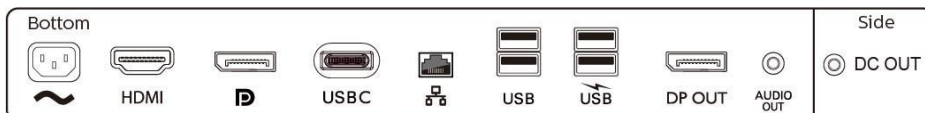

Dimensions

- Product with stand(max height): 614 x 548 x 257 mm
- Product without stand (mm): 614 x 372 x 56 mm
- Packaging in mm (WxHxD): 690 x 458 x 252 mm

Weight

- Product with stand (kg): 7.52 kg
- Product without stand (kg): 5.10 kg
- Product with packaging (kg): 10.27 kg

Operating conditions

- Temperature range (operation): 0°C to 40°C °C
- Temperature range (storage): -20°C to 60°C °C
- Relative humidity: 20%-80 %
- Altitude: Operation: +12,000ft (3,658m), Non-operation: +40,000ft (12,192m)
- MTBF (demonstrated): 70,000 hrs (excluded backlight)

Sustainability

- Environmental and energy: PowerSensor, EnergyStar 8.0, EPEAT*, TCO Certified Edge, RoHS, WEEE
- Recyclable packaging material: 100 %
- Post consumer recycled plastic: 85%
- Specific Substances: PVC / BFR free housing, Mercury free

Compliance and standards

- Regulatory Approvals: CE Mark, FCC Class B, SEMKO, cETLus, CU-EAC, TUV Ergo, TUV/GS, EPA, UKRAINIAN, ICES-003, CB

Cabinet

- Front bezel: Black
- Rear cover: Black

- Foot: Black
- Finish: Texture

What's in the box?

- Monitor with stand
- Cables: HDMI cable, DP cable, USB-C to C/A cable, DC out cable, Power cable
- User Documentation

Issue date 2022-08-18

Version: 7.0.1

12 NC: 8670 001 57927
EAN: 87 12581 75674 1

© 2022 Koninklijke Philips N.V.
All Rights reserved.

Specifications are subject to change without notice.
Trademarks are the property of Koninklijke Philips N.V.
or their respective owners.

www.philips.com

* "IPS" word mark / trademark and related patents on technologies belong to their respective owners.
* The maximum resolution works for either HDMI, DP or USB-C input.
* Response time value equal to SmartResponse
* NTSC Area based on CIE1976
* sRGB Area based on CIE1931
* For Video transmission via USB-C, your Notebook/device must support USB-C DP Alt mode
* For USB-C power and charging function, your Notebook/device must support USB-C standard Power Delivery specifications. Please check with your Notebook user manual or manufacturer for more details.
* Activities such as screen sharing, on-line streaming video and audio over the Internet can impact your network performance. Your hardware, network bandwidth and its performance will determine overall audio and video quality.
* DisplayPort out works only under either DP in or USB-C in.
* DC power out function only supports Intel NUC with 19V, max 65 W. Only one PC or notebook should be connected to either USB-C or DC out port for power passthrough function.
* If your Ethernet connection seems slow, please enter OSD menu and select USB 3.0 or higher version which can support the LAN speed to 1G.
* EPEAT rating is valid only where Philips registers the product. Please visit <https://www.epeat.net/> for registration status in your country.
* The monitor may look different from feature images.