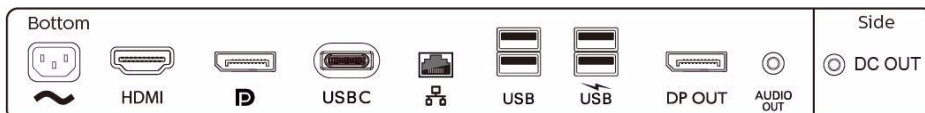

Dimensions

- Product with stand(max height): 614 x 548 x 257 mm
- Product without stand (mm): 614 x 372 x 56 mm
- Packaging in mm (WxHxD): 690 x 458 x 252 mm

Weight

- Product with stand (kg): 7.52 kg
- Product without stand (kg): 5.10 kg
- Product with packaging (kg): 10.27 kg

Operating conditions

- Temperature range (operation): 0°C to 40°C °C
- Temperature range (storage): -20°C to 60°C °C
- Relative humidity: 20%-80 %
- Altitude: Operation: +12,000ft (3,658m), Non-operation: +40,000ft (12,192m)
- MTBF (demonstrated): 70,000 hrs (excluded backlight)

Sustainability

- Environmental and energy: PowerSensor, EnergyStar 7.0, EPEAT*, TCO Certified Edge, RoHS, WEEE
- Recyclable packaging material: 100 %
- Post consumer recycled plastic: 85%
- Specific Substances: PVC / BFR free housing, Mercury free, Lead free

Compliance and standards

- Regulatory Approvals: CE Mark, FCC Class B, SEMKO, cETLus, CU-EAC, TUV Ergo, TUV/GS, EPA, UKRAINIAN, ICES-003, CB

Cabinet

- Front bezel: Black

- Rear cover: Black
- Foot: Black
- Finish: Texture

What's in the box?

- Monitor with stand
- Cables: HDMI cable, DP cable, USB-C to C/A cable, DC out cable, Power cable
- User Documentation

Issue date 2019-08-29

Version: 4.0.1

12 NC: 8670 001 57927
EAN: 87 12581 75674 1

© 2019 Koninklijke Philips N.V.
All Rights reserved.

Specifications are subject to change without notice.
Trademarks are the property of Koninklijke Philips N.V.
or their respective owners.

www.philips.com

* "IPS" word mark / trademark and related patents on technologies belong to their respective owners.

* The maximum resolution works for either HDMI, DP or USB-C input.

* Response time value equal to SmartResponse

* NTSC Area based on CIE1976

* sRGB Area based on CIE 1931

* For Video transmission via USB-C, your Notebook/device must support USB-C DP Alt mode

* For USB-C power and charging function, your Notebook/device must support USB-C standard Power Delivery specifications. Please check with your Notebook user manual or manufacturer for more details.

* Activities such as screen sharing, on-line streaming video and audio over the Internet can impact your network performance. Your hardware, network bandwidth and its performance will determine overall audio and video quality.

* DisplayPort out works only under either DP in or USB-C in.

* DC power out function only supports Intel NUC with 19V, max 65 W. Only one PC or notebook should be connected to either USB-C or DC out port for power passthrough function.

* The monitor may look different from feature images.