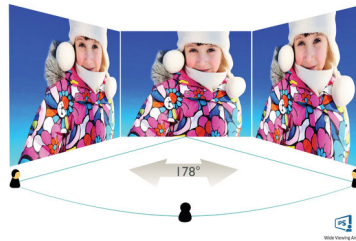

IPS technology

IPS displays use an advanced technology which gives you extra wide viewing angles of 178/178 degree, making it possible to view the display from almost any angle - even in 90 degree Pivot mode! Unlike standard TN panels, IPS displays gives you remarkably crisp images with vivid colors, making it ideal not only for Photos, movies and web browsing, but also for professional applications which demand color accuracy and consistent brightness at all times.