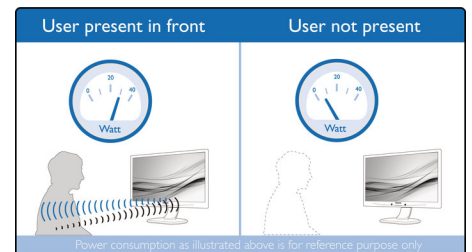

PowerSensor

PowerSensor is a built-in 'people sensor' that transmits and receives harmless infrared signals to determine if user is present and automatically reduces monitor brightness when user steps away from the desk, cutting energy costs by up to 80 percent and prolonging monitor life