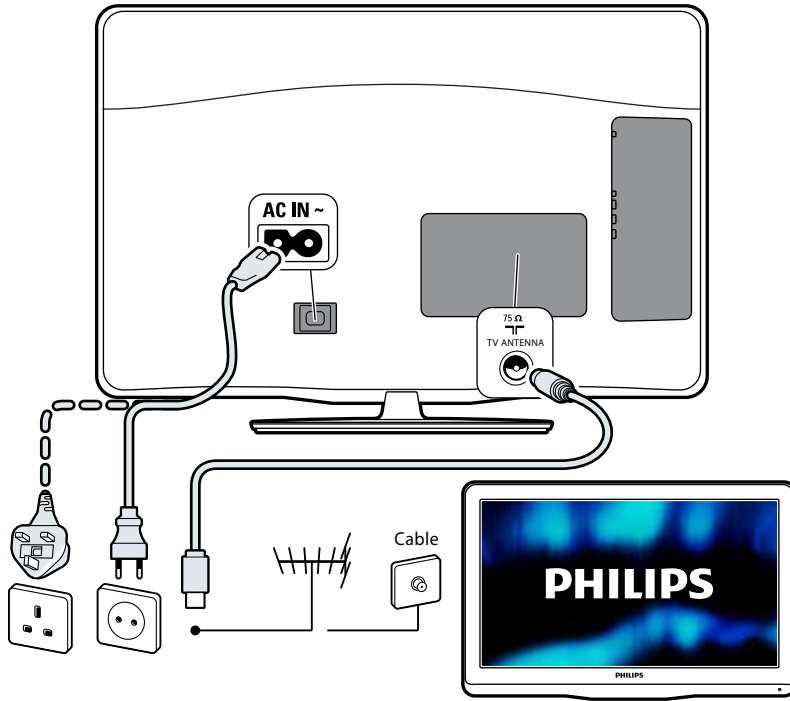

Register your product and get support at
www.philips.com/welcome

Quick Start

Z41G783081304A

PHILIPS

1

- HDMI ★★★★★
- YPbPr & AUDIO L/R ★★★★★
- SCART ★★★
- AUDIO L/R & VIDEO IN ★

4

5