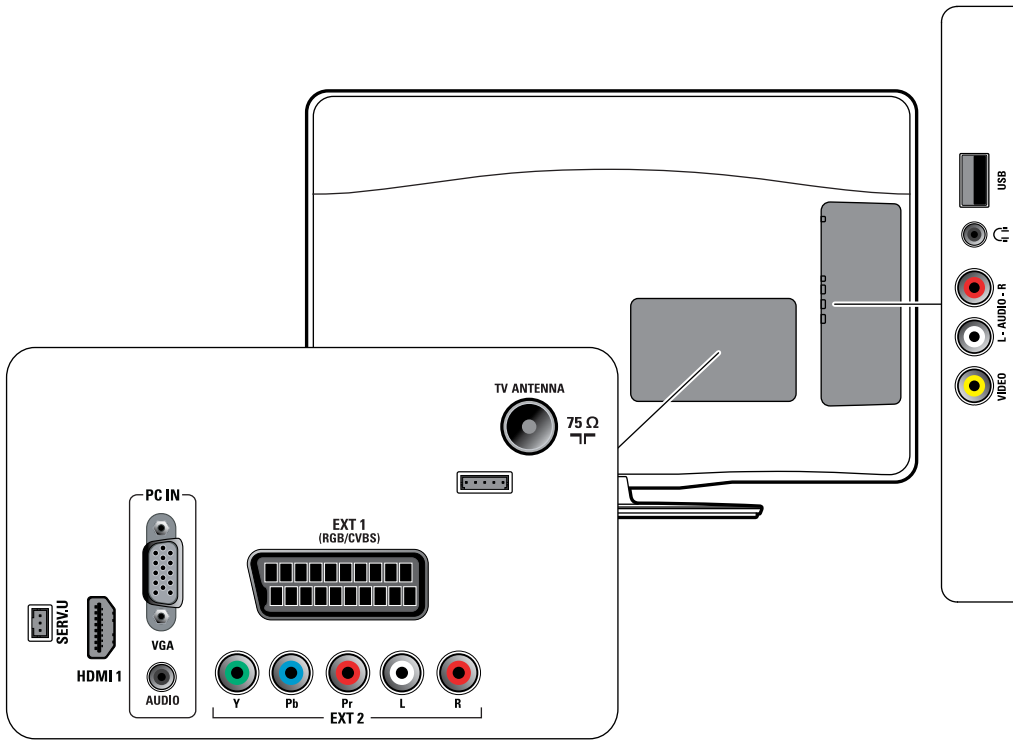

Register your product and get support at
www.philips.com/welcome

Quick Start

Z41G783081304A

PHILIPS

1

- HDMI ★★★★★
- YPbPr & AUDIO L/R ★★★★★
- SCART ★★★
- AUDIO L/R & VIDEO IN ★

4

5