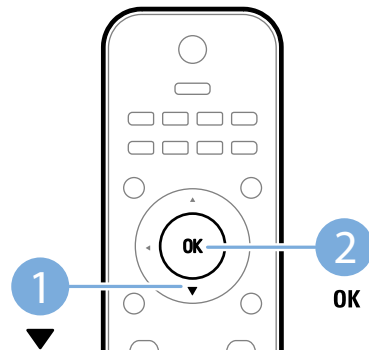

Register your product and get support at
www.philips.com/welcome

Quick Start

Z41G783081304A

PHILIPS

1

- HDMI ★★★★★
- YPbPr & AUDIO L/R ★★★★★
- SCART ★★★
- AUDIO L/R & VIDEO IN ★

4

5