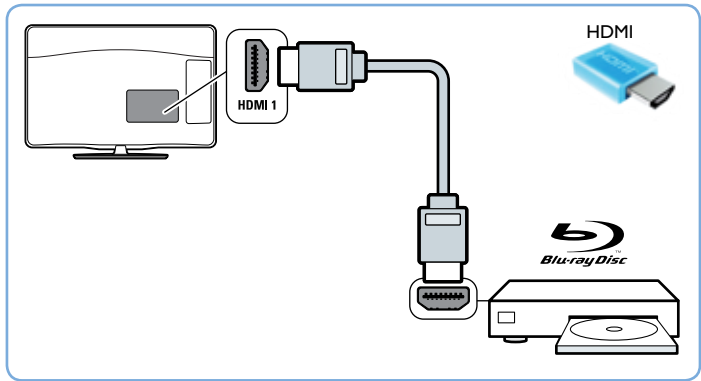

Register your product and get support at
www.philips.com/welcome

Quick Start

Z41G783081304A

PHILIPS

1

- HDMI ★★★★★
- YPbPr & AUDIO L/R ★★★★★
- SCART ★★★
- AUDIO L/R & VIDEO IN ★

4

5