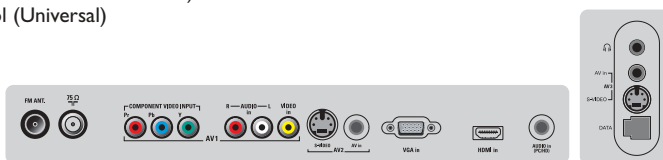

Virtual Dolby® Surround

Enjoy enhanced cinema surround sound effect without the need for rear speakers.

FM Radio

Listen to all your favorite radio channels (40 presets).

Multiple PIP

Multiple Picture-in-Picture modes allows simultaneously watching 2 video sources either Picture-in-Picture or side by side.