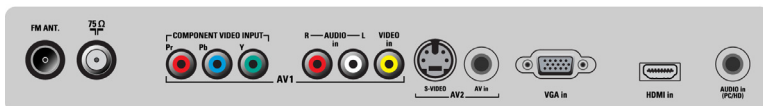

Virtual Dolby Surround

Virtual Dolby Surround is a processing technology for enhancing surround sound effects. It will create the sensation of Dolby Pro Logic without the necessity of additional rear speakers. You become totally immersed in your television experience.

FM-radio

A small FM radio is integrated into the headphone so you always have a music source with you.

PC Monitor

This set has a VGA input which is compatible with the display output signal from your PC. This means you have the convenience of using it both as a TV and PC Monitor and for multi-tasking.

HDTV Monitor

HDTV is the latest and best television signal available. It produces picture quality more than twice that of traditional analog broadcasts. In order to effectively maximize the HDTV signal, a television must incorporate advanced signal input connectivity

Multiple PiP Modes

Multiple Picture-in-Picture modes allow you to simultaneously watch two video sources either picture-in-picture, side by side, or in a mosaic-view with still images.

Issue date 2014-02-06