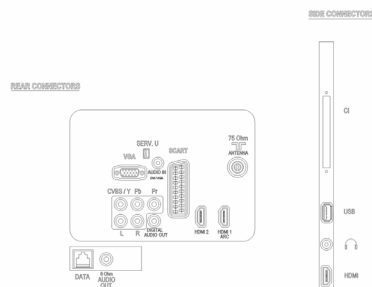

- Standby power consumption: <0.3W
- Energy Label Class: A
- Eu Energy Label power: 31 W

Green Specifications

- Safety: Flame retardant housing
- Low Power Standby
- SmartPower Eco

Dimensions

- Set dimensions (W x H x D): 628 x 392 x 47 mm
- Set dimensions with stand (W x H x D): 628 x 434 x 160 mm
- Box dimensions (W x H x D): 690 x 570 x 133 mm
- Product weight: 4.3 kg
- Product weight (+stand): 4.5 kg
- Weight incl. Packaging: 6.8 kg
- VESA wall mount compatible: 100 x 100 mm

Accessories

- Included accessories: Remote Control, Batteries for remote control, Power cord, Table top stand, Warranty Leaflet
- Optional accessories: Set up remote 22AV8573/00

Healthcare

- Control: Multi remote control
- Convenience: Headphone out, Independent main speaker mute
- Safety: Nurse call system compatible, Double isolation Class II

Multimedia Applications

- Multimedia connections: USB
- Video Playback Formats: H264/MPEG-4 AVC, MPEG-1, MPEG-2, MPEG-4, Containers: AVI, MKV, WMV9/VC1
- Music Playback Formats: MP3
- Picture Playback Formats: JPEG

Power

- Mains power: 220-240V, 50/60Hz
- Ambient temperature: 5 °C to 35 °C
- Annual energy consumption: 45 kW · h

Issue date 2022-04-21

Version: 3.2.3

12 NC: 8670 000 92405
EAN: 87 12581 65199 2

© 2022 Koninklijke Philips N.V.
All Rights reserved.

Specifications are subject to change without notice.
Trademarks are the property of Koninklijke Philips N.V.
or their respective owners.

www.philips.com