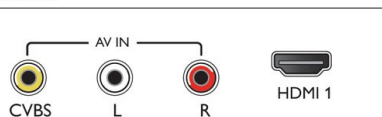

USB (photos, music, video)

Share the fun. Connect your USB memory-stick, digital camera, mp3 player or other multimedia device to the USB port on your TV to enjoy photos, videos and music with the easy to use onscreen content browser.

Connections

Side

Down

Issue date 2021-02-03

Version: 2.1.1

12 NC: 8670 001 72188
EAN: 87 18863 02686 1

© 2021 Koninklijke Philips N.V.
All Rights reserved.

Specifications are subject to change without notice.
Trademarks are the property of Koninklijke Philips N.V.
or their respective owners.