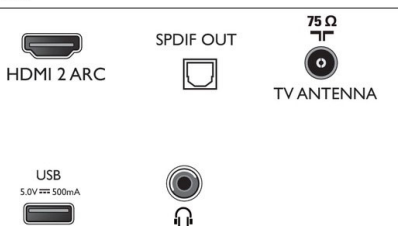

Convenience

- Screen Format Adjustments: 16:9, 4:3, Automatic
- Ease of Use: One-stop Home button
- Electronic Program Guide: 8 day Electronic Program Guide
- Firmware upgradeable: Firmware auto upgrade wizard, Firmware upgradeable via USB
- Sleep timer

24PHT5565/56

Highlights

LED TV

With LED backlight you can enjoy low power consumption and beautiful lines combined with high brightness, incredible contrast and vibrant colors.

Pixel Plus HD

Philips Pixel Plus HD engine optimizes picture quality to deliver crisp images with beautiful contrast. So whether you're streaming online or watching from a disc, you'll enjoy sharper images with brighter whites and blacker blacks.

Two HDMI inputs with Easylink

Avoid cable clutter with a single HDMI cable to carry both picture and audio signals from your devices to your TV. HDMI uses uncompressed signals, ensuring the highest quality from source to screen. Together with Philips Easylink, you'll need only one remote control to perform most operations on your TV, DVD, Blu-ray, set top box or home theatre system.

USB (photos, music, video)

Share the fun. Connect your USB memory-stick, digital camera, mp3 player or other multimedia device to the USB port on your TV to enjoy photos, videos and music with the easy to use onscreen content browser.

Connections

Side