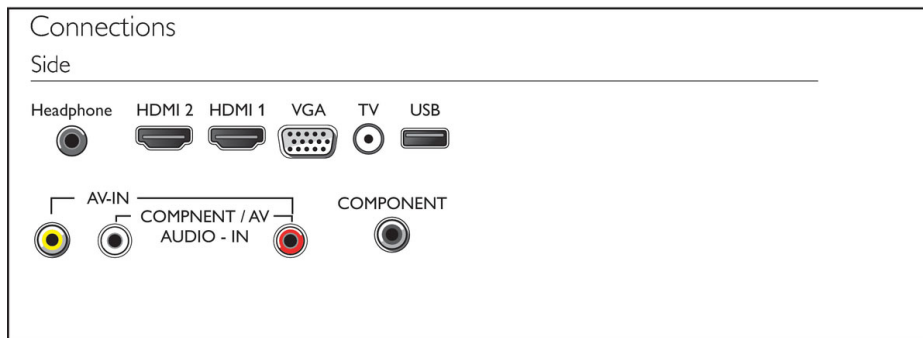

User Interaction

- Program: USB Recording*
- Firmware upgradeable: Firmware upgradeable via USB
- Screen Format Adjustments: Fit to Screen, 4:3, Widescreen, 16:9

Sound

- Output power (RMS): 8W
- Sound Enhancement: Incredible Surround

Connectivity

- Number of HDMI connections: 2
- Number of USBs: 1
- Number of component in (YPbPr): 1
- Number of AV connections: 1
- Other connections: Antenna IEC75, Audio in (VGA/DVI), Headphone out, PC-In VGA
- HDMI features: Audio Return Channel
- EasyLink (HDMI-CEC): System standby, One touch play

Multimedia Applications

- Video Playback Formats: H264/MPEG-4 AVC, MPEG-2, MPEG-4

- Subtitles Formats Support: .AAS, .SRT
- Music Playback Formats: AAC, MP3, MPEG1 L1/2
- Picture Playback Formats: JPEG, BMP, PNG

Supported Display Resolution

- Computer inputs: up to 1366x768 @ 60Hz
- Video inputs: 24, 25, 30, 50, 60 Hz, up to 1920x1080p

Tuner/Reception/Transmission

- Digital TV: DVB-T/T2
- TV Program guide*: 8 day Electronic Program Guide
- Analog TV: NTSC, PAL, SECAM

Power

- Mains power: AC 110 - 240 V 50/60Hz

Dimensions

- Set dimensions (W x H x D): 550 x 327 x 66 mm
- Set dimensions with stand (W x H x D): 550 x 360 x 156 mm
- VESA wall mount compatible: 100 x 100 mm
- Product weight: 2.3 kg
- Product weight (+stand): 2.5 kg
- Weight incl. Packaging: 3.5 kg

Accessories

- Included accessories: Remote Control, 2 x AAA Batteries, Table top stand, Power cord, Quick start guide, User Manual

Issue date 2019-11-01

Version: 4.0.6

12 NC: 8670 001 39711
EAN: 87 18863 01039 6

© 2019 Koninklijke Philips N.V.
All Rights reserved.

Specifications are subject to change without notice.
Trademarks are the property of Koninklijke Philips N.V.
or their respective owners.

www.philips.com