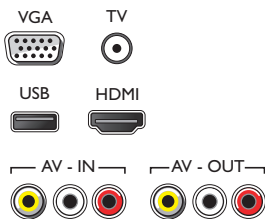

Highlights

Portable Design

Stylish, compact and lightweight. Your small screen TV lets you catch up with your favorite programs in the kitchen, keeps you up to date with the news while you work in the garage, and gives you the latest sports scores as you BBQ. A TV this portable likes to be where the fun is!

Ultra narrow bezel

Traditional TVs have a bezel that wraps around the TV like a picture frame. Our Ultra Narrow bezel is modern and thin, so you have more picture to enjoy.

Digital Crystal Clear

For natural looking pictures from any source, Philips created Digital Crystal Clear. Because whether you indulge in your favorite soap, the news, or have friends over to watch a video—you'll enjoy it all in optimal contrast, color and sharpness.

100Hz Perfect Motion Rate

Perfect Motion Rate combines Philips display technology and advanced video processing techniques to improve the quality of each picture frame. So whether you like gaming, fast paced sporting events or action films, you'll experience the ultimate in sharpness and smooth moving images.

USB (photos, music, video)

Share the fun. Connect your USB memory-stick, digital camera, mp3 player or other multimedia device to the USB port on your TV to enjoy photos, videos and music with the easy to use onscreen content browser.

PC input (VGA)

Use your TV as a monitor. Simply connect using a VGA cable and you are ready to go.

Connections

Side

Issue date 2015-07-20

Version: 4.0.1

12 NC: 8670 001 26658
EAN: 87 18863 00452 4

© 2015 Koninklijke Philips N.V.
All Rights reserved.

Specifications are subject to change without notice.
Trademarks are the property of Koninklijke Philips N.V.
or their respective owners.

www.philips.com