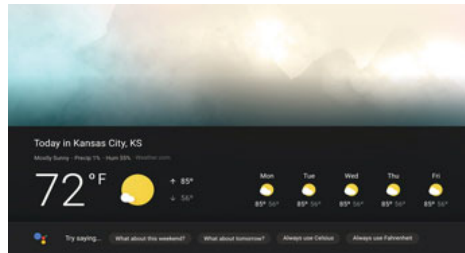

Plan your day

Before you take off, learn more about the weather, traffic and what's on your calendar, all with the power of your voice.

16W Smart Speaker

Experience dynamic audio quality with the dual 8-Watt speaker system encased in an elegant enclosure.

Become a "How to" Pro

Whether you want to become a Sous Chef or a DIY warrior, the far field microphone lets you take control of your project and how to videos. Just say "Hey Google" when watching a how to video to pause, play and rewind.

Smart Home Control

Take control of your smart home. With the power of your voice, turn off the lights, change the temperature and check your security cameras - all without touching your remote control.