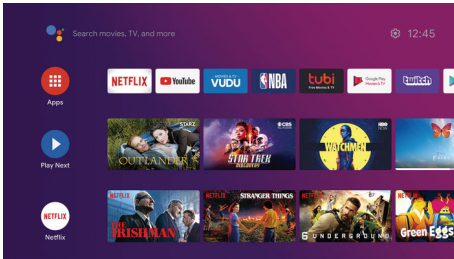

Highlights

Android TV

Android TV brings great content to you, so you can spend less time browsing and more time watching. Just pick from the personalized recommendations on Google Play, YouTube, and other apps that appear automatically in your home screen.

Hands-Free Assistant

Your assistant can help you in so many ways with the power of your voice. Simply say "Hey Google" and instantly gain hands free access to your favorite recipes, streaming apps, music playlists, local TV programming, smart home devices and more.