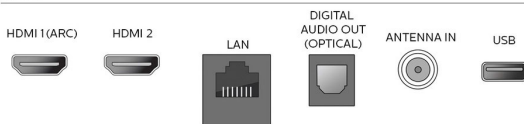

- Aerial Input: 75 ohm F-type
- Video Playback: NTSC
- Tuner bands: UHF, VHF
- TV system: ATSC, NTSC

Connectivity

- Audio Output - Digital: Optical (TOSLINK)
- USB: USB
- EasyLink (HDMI-CEC): One touch play, Power status, Remote control pass-through, System info (menu language), System audio control, System standby
- HDMI 1(ARC): HDMI
- HDMI 2: HDMI
- Other connections: Ethernet, Wireless LAN 802.11ac MIMO
- Bluetooth version: 4.2

Connections

Side

Issue date 2020-07-22

Version: 5.3.3

12 NC: 8670 001 55296
UPC: 6 09585 25214 1

© 2020 Koninklijke Philips N.V.
All Rights reserved.

Specifications are subject to change without notice.
Trademarks are the property of Koninklijke Philips N.V.
or their respective owners.