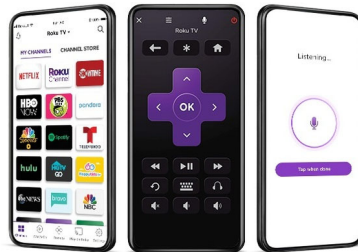

Free Roku mobile app

Turn your iOS® or Android™ device into the ultimate streaming companion. Whether you need a second remote or want more features and functionality, the Roku mobile app makes it fun and easy to control your Roku TV. Search with your keyboard, use voice search, enjoy private listening with up to three friends, cast to your TV, and more.