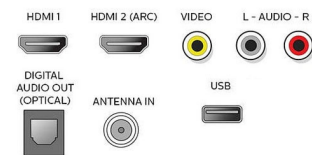

Tuner/Reception/Transmission

- Aerial Input: 75 ohm F-type
- TV system: ATSC, NTSC
- Video Playback: NTSC, ATSC
- Tuner bands: UHF, VHF

Connectivity

- AV 1: CVBS in, Audio L/R in
- HDMI 1: HDMI
- HDMI 2(ARC): HDMI
- Audio Output - Digital: Optical (TOSLINK)
- USB: USB
- Other connections: Wireless LAN 802.11ac
- EasyLink (HDMI-CEC): One touch play, Power status, System info (menu language), System audio control, System standby

Power

- Ambient temperature: 5°C to 40°C (41°F to 104°F)
- Mains power: 120V/60Hz
- Power consumption: 50 W
- Standby power consumption: < 0.5W

Dimensions

- Set dimensions in inch (W x H x D): 21.9 x 13.1 x 2.9 inch
- Product weight (lb): 6.17 lb
- Set dimensions with stand in inch (W x H x D): 21.9 x 13.9 x 4.8 inch
- Stand width (inch): 17.4 inch
- Product weight (+stand) (lb): 6.61 lb
- Box dimensions in inch (W x H x D): 24.3 x 16.3 x 4.9 inch
- Weight incl. Packaging (lb): 8.38 lb
- VESA wall mount compatible: 75 x 75 mm

Accessories

- Included accessories: Quick start guide, Remote Control, Batteries for remote control, Table top stand, Screws

Network Services

- Network Features: Wireless Screencasting
- TV Operating System: Roku OS

Connections

Rear

Issue date 2021-04-21

© 2021 Koninklijke Philips N.V.
All Rights reserved.

Version: 3.1.1

Specifications are subject to change without notice.
Trademarks are the property of Koninklijke Philips N.V.
or their respective owners.

12 NC: 8670 001 64869
UPC: 6 09585 25315 5

www.philips.com

* ROKU, ROKU TV and the ROKU logo are the trademarks of Roku, Inc. All other trademarks and logos herein are the property of their respective owners.

* Subscriptions or other payments may be required to access certain channels. Content may not be available in all areas in which the Roku TVs are sold and channel availability is subject to change.

* Search feature does not work with all channels.

* Google is a trademark of Google LLC. Third party voice assistant features and services may be subject to change or removal without notice.