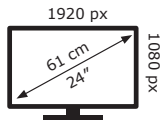

ENERG

PHILIPS

24M1N3200VA

21 kWh/1000h

2019/2013