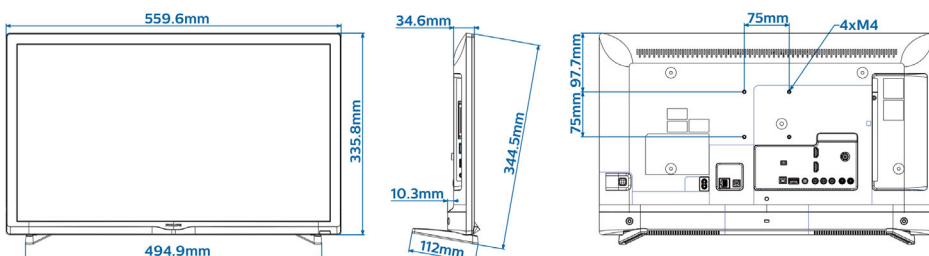

SUB, TXT

- Music formats supported: MP3, AAC, WAV, WMA (v2 up to v9.2)
- Picture formats supported: BMP, JPG, PNG, GIF
- Supp. Video Resolution on USB: up to 1920x1080p@60Hz

Accessories

- Included: Tabletop Stand, 2xAAA Batteries, Warranty Leaflet, Legal and Safety brochure, Power Cord, Remote Control 22AV1503A/12
- Optional: External Clock 22AV1120C/00, Healthcare RC 22AV1109H/12, Setup RC 22AV9573A/12

Dimensions

- Set dimensions (W x H x D): 560 x 336 x 35 mm
- Set dimensions with stand (W x H x D): 560 x 344 x 112 mm
- Product weight: 3.0 kg
- Product weight (+stand): 3.2 kg
- VESA wall mount compatible: M4, 75 x 75 mm