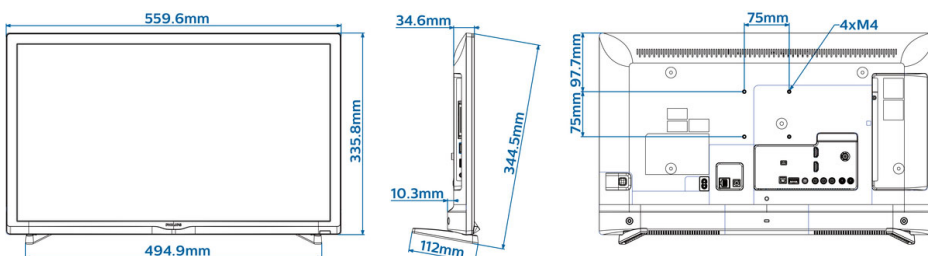

SUB, TXT

- Music formats supported: MP3, AAC, WAV, WMA (v2 up to v9.2)
- Picture formats supported: BMP, JPG, PNG, GIF
- Supp. Video Resolution on USB: up to 1920x1080p@60Hz

Accessories

- Included: Tabletop Stand, 2x AAA batteries, Warranty Leaflet, Legal and Safety brochure, Power Cord, Remote Control 22AV1503A/12
- Optional: External Clock 22AV1120C/00, Healthcare RC 22AV1109H/12, Setup RC 22AV9573A/12

Dimensions

- Set dimensions (W x H x D): 560 x 336 x 35 mm
- Set dimensions with stand (W x H x D): 560 x 344 x 112 mm
- Product weight: 3.0 kg
- Product weight (+stand): 3.2 kg
- VESA wall mount compatible: M4, 75 x 75 mm