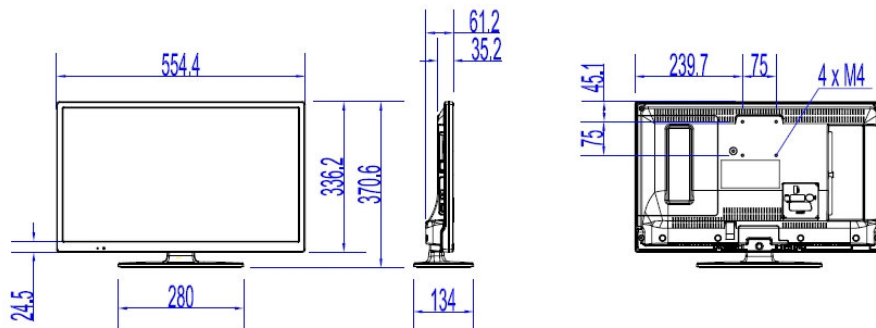

Specifications

Picture/Display

- Display: LED HD TV
- Diagonal screen size: 24 inch / 60 cm
- Aspect ratio: 16:9
- Panel resolution: 1366 x 768p
- Brightness: 220 cd/m²
- Viewing angle: 176° (H) / 176° (V)
- Contrast ratio (typical): 3000

Accessories

- Included: Remote Control 22AV1407A/12, 2xAAA Batteries, Tabletop Stand, Warranty Leaflet, Legal and Safety brochure
- Optional: Setup RC 22AV9573A, Remote Control 22AV1601A/12

Power

- Mains power: AC 220-240V; 50-60Hz
- Energy Label Class: A+
- Eu Energy Label power: 19 W
- Annual energy consumption: 27 kWh
- Standby power consumption: <0.3 W
- Power Saving Features: Eco mode
- Ambient temperature: 5 °C to 45 °C

Dimensions

- Set dimensions (W x H x D): 554 x 336 x 35/61 mm
- Set dimensions with stand (W x H x D): 554 x 371 x 134 mm
- Product weight: 3.3 kg
- Product weight (+stand): 3.5 kg
- VESA wall mount compatible: M4, 75 x 75 mm