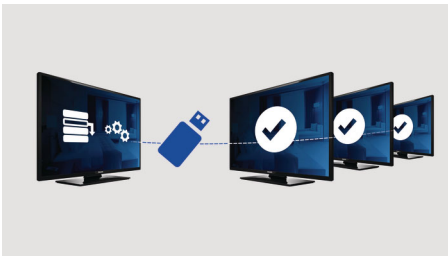

PHILIPS

Highlights

Welcome page

A welcome page is displayed each time the TV set is switched on. The welcome page can be branded and customized easily at the time of installation via a simple welcome image in .png format.

USB Cloning

Provides the ability to easily copy all programming and channel programming settings from one TV into other TV sets in less than a minute. The feature ensures uniformity

between TV sets and significantly reduces installation time and costs.

USB (photos, music, video)

Share the fun. Connect your USB memory-stick, digital camera, mp3 player or other multimedia device to the USB port on your TV to enjoy photos, videos and music with the easy to use onscreen content browser.

Specifications

Picture/Display

- Display: LED HD TV
- Diagonal screen size: 24 inch / 60 cm
- Aspect ratio: 16:9
- Panel resolution: 1366 x 768p
- Brightness: 220 cd/m²
- Viewing angle: 176° (H) / 176° (V)
- Contrast ratio (typical): 3000