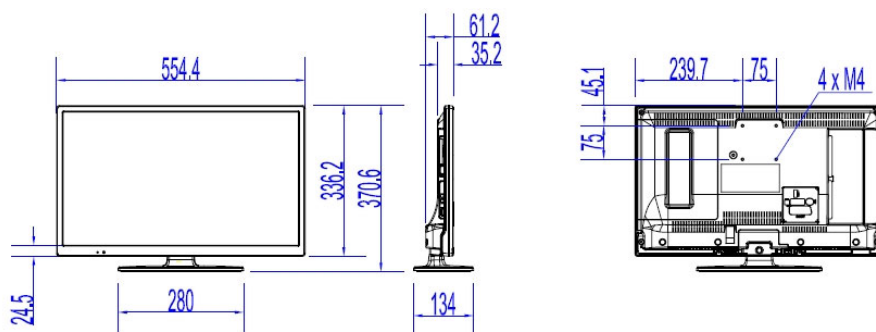

Specifications

Picture/Display

- Display: LED HD TV
- Diagonal screen size: 24 inch / 60 cm
- Aspect ratio: 16:9
- Panel resolution: 1366 x 768p
- Brightness: 220 cd/m²
- Viewing angle: 176° (H) / 176° (V)
- Contrast ratio (typical): 3000

Accessories

- Included: Remote Control 22AV1407A/12, 2xAAA Batteries, Tabletop Stand, Warranty Leaflet, Legal and Safety brochure
- Optional: Setup RC 22AV9573A, Remote Control 22AV1601A/12

Power

- Mains power: AC 220-240V; 50-60Hz
- Energy Label Class: A+
- Eu Energy Label power: 19 W
- Annual energy consumption: 27 kWh
- Standby power consumption: <0.3 W
- Power Saving Features: Eco mode
- Ambient temperature: 5 °C to 45 °C

Dimensions

- Set dimensions (W x H x D): 554 x 336 x 35/61 mm
- Set dimensions with stand (W x H x D): 554 x 371 x 134 mm
- Product weight: 3.3 kg
- Product weight (+stand): 3.5 kg
- VESA wall mount compatible: M4, 75 x 75 mm