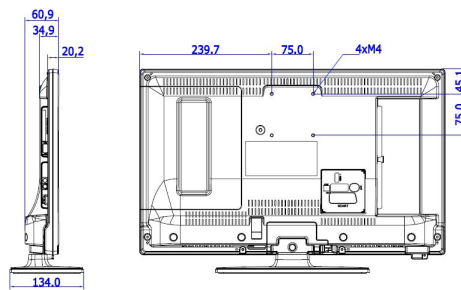

Specifications

Picture/Display

- Display: LED HD TV
- Diagonal screen size: 24 inch / 60 cm
- Aspect ratio: 16:9
- Panel resolution: 1366 x 768p
- Brightness: 220 cd/m²
- Viewing angle: 176° (H) / 176° (V)

Accessories

- Included: Remote Control 22AV1407A/12, 2xAAA Batteries, Tabletop Stand, Warranty Leaflet, Legal and Safety brochure
- Optional: Setup RC 22AV9573A

Power

- Mains power: AC 220-240V; 50-60Hz
- Energy Label Class: A+
- Eu Energy Label power: 19 W
- Annual energy consumption: 27 kWh
- Standby power consumption: <0.3 W
- Power Saving Features: Eco mode
- Ambient temperature: 5 °C to 45 °C

Dimensions

- Set dimensions (W x H x D): 554 x 336 x 35/

Issue date 2017-03-16

Version: 1.0.1

12 NC: 8670 001 37965
EAN: 87 18863 00937 6

© 2017 Koninklijke Philips N.V.
All Rights reserved.

Specifications are subject to change without notice.
Trademarks are the property of Koninklijke Philips N.V.
or their respective owners.

www.philips.com

- 61 mm
- Set dimensions with stand (W x H x D): 554 x 371 x 134 mm
- Product weight: 3,3 kg
- Product weight (+stand): 3,5 kg
- VESA wall mount compatible: M4, 75 x 75 mm

* Availability of features will depend on implementation chosen by integrator.
* Typical on-mode power consumption measured according to IEC62087 Ed 2. The actual energy consumption will depend on how the television is used.
* This television contains lead only in certain parts or components where no technology alternatives exist in accordance with existing exemption clauses under the RoHS Directive.