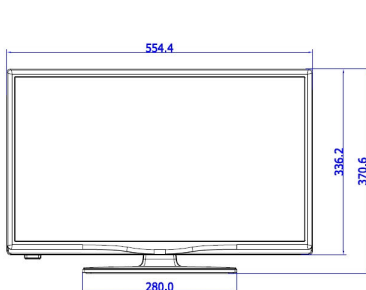

Specifications

Picture/Display

- Display: LED HD TV
- Diagonal screen size: 24 inch / 60 cm
- Aspect ratio: 16:9
- Panel resolution: 1366 x 768p
- Brightness: 220 cd/m²
- Viewing angle: 176° (H) / 176° (V)

Accessories

- Included: Remote Control 22AV1407A/12, 2xAAA Batteries, Tabletop Stand, Warranty Leaflet, Legal and Safety brochure
- Optional: Setup RC 22AV9573A

Power

- Mains power: AC 220-240V; 50-60Hz
- Energy Label Class: A+
- Eu Energy Label power: 19 W
- Annual energy consumption: 27 kWh
- Standby power consumption: <0.3 W
- Power Saving Features: Eco mode
- Ambient temperature: 5 °C to 45 °C

Dimensions

- Set dimensions (W x H x D): 554 x 336 x 35/

Issue date 2017-03-16

Version: 1.0.1

12 NC: 8670 001 37965
EAN: 87 18863 00937 6

© 2017 Koninklijke Philips N.V.
All Rights reserved.

Specifications are subject to change without notice.
Trademarks are the property of Koninklijke Philips N.V.
or their respective owners.

www.philips.com

- 61 mm
- Set dimensions with stand (W x H x D): 554 x 371 x 134 mm
- Product weight: 3,3 kg
- Product weight (+stand): 3,5 kg
- VESA wall mount compatible: M4, 75 x 75 mm

* Availability of features will depend on implementation chosen by integrator.
* Typical on-mode power consumption measured according to IEC62087 Ed 2. The actual energy consumption will depend on how the television is used.
* This television contains lead only in certain parts or components where no technology alternatives exist in accordance with existing exemption clauses under the RoHS Directive.